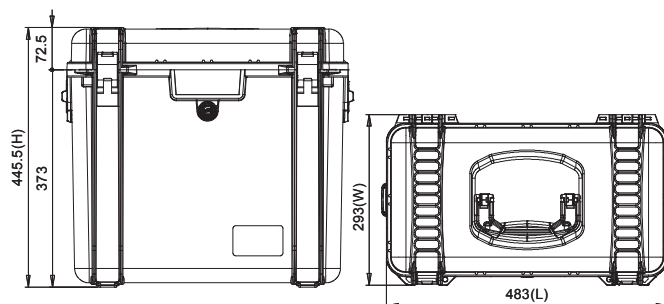

TECHNICAL DRAWING

* cubed foam	* interior bag	* soft padded open deck + dividers	APPROVALS ATA 300 IP67 STANAG 4280 DS 81-41		TEST DROP IMPACT HANDLE WATERTIGHT INTEGRITY UV COLOR AND MATERIAL PROTECTION	

ACCESSORIES

HPRCCUB4200 CUBED FOAM USA:HPRCFO (foam only)	HPRCLO708TSA-1 PADLOCK - TSA	HPRCCBAG4200 INTERIOR BAG USA:HPRCIC (internal case)	HPRCPADDEDSTRAP	HPRCSFD4200 SOFT PADDED OPEN DECK + DIVIDERS USA: HPRCDK (divider kit)	HPRCPANELFRAME SUPPORT KIT